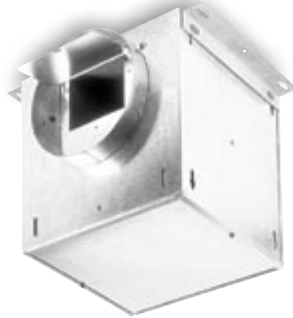

HLB3 (280 CFM)
HLB6 (600 CFM)
HLB9 (800 CFM)
HLB11 (1100 CFM)

- Powerful and quiet, In-Line blowers are available in a range of CFM ratings to match your cooking preferences and ventilation requirements.
- Installs remotely in the interior of the home – not restricted by local exterior home codes or service concerns for roof-mounted exterior applications.
- 8-position mounting brackets, or suspends with special suspension chains (hanger kit included).
- Designed to work independently from Internal or Exterior blowers, this is not a boost blower—the HLB series needs no other blowers in the system.
- Specially designed resilient motor mounts and housing isolation mounts prevent vibration noise.
- Flexible duct design allows straight-through or right-angle connections with built-in damper.
- Includes 10" round ductwork transition(s).

Internal Blower*

Broan Elite Internal blowers provide high ventilation and durable construction to meet the needs of professional-style cooking appliances for the home.

RM325H (600 CFM)
RM326H (1200 CFM)
P5 (460 CFM)
P8 (850 CFM)

- The RM325H and RM326H are designed for use with the Broan Elite RM60000 series.
- The P5 and P8 are designed for use with the Broan Elite 64000 Series and RMIP Inserts.
- All blowers are designed for quiet operation using the finest motors and balance wheels.
- Rough-In Kits are included to make the installation clean and simple.

*Broan internal and external blowers are designed and UL Certified for use with Broan products only. Use with other manufacturers' products cannot be recommended.